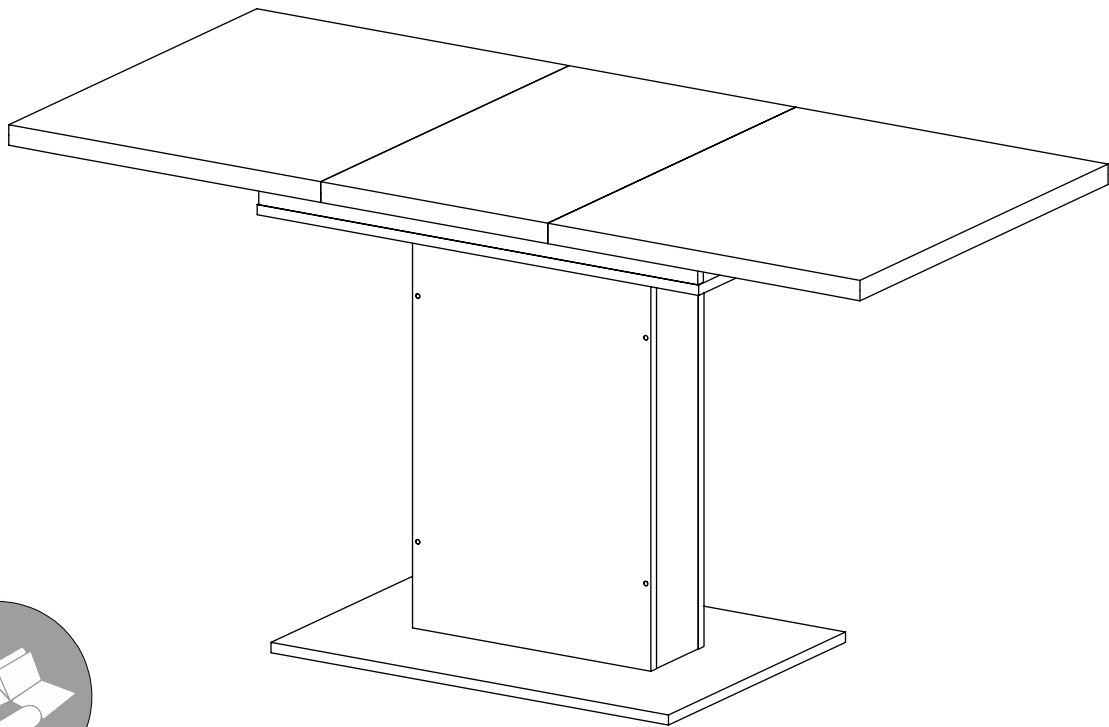

ENG

Boston dining table

UA

Стіл обідній Бостон

790x1500x700 mm

ENG

RULES FOR USE AND CARE OF FURNITURE

1. Use furniture only in dry rooms protected from the effects of weather conditions.
2. Install with suitable tools according to these assembly instructions.
3. Try to assemble as close to the location as possible.
4. The body is assembling in a horizontal position.
5. Before moving furniture, make sure that it is not loaded with items.