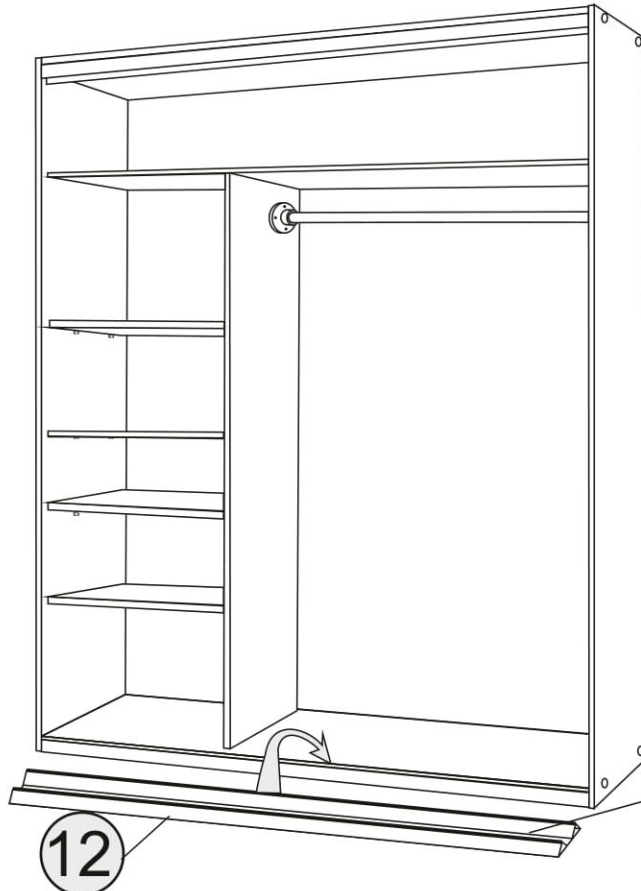

9

6x
φ3,5x16 mm p38

2x
n906

10

2x