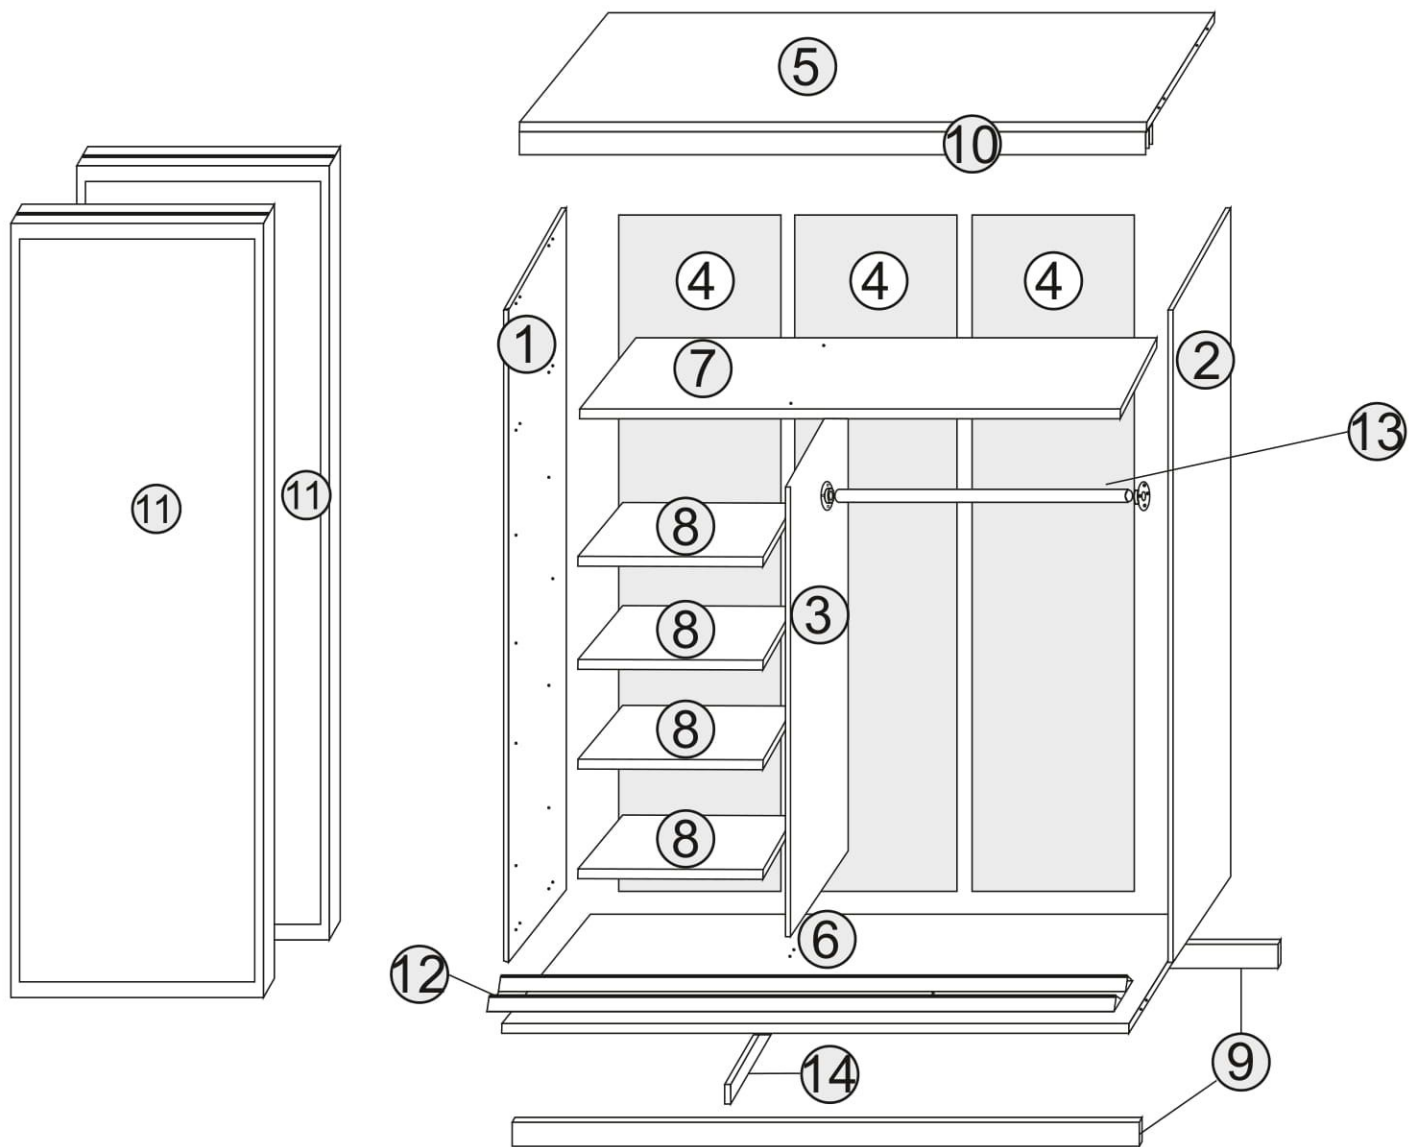

3x 16x $\phi 5 \times 17$ mm d1	50x $\phi 3,5 \times 16$ mm p38	16x $\phi 5 \times 50$ mm e32	16x $\phi 8 \times 30$ mm f1	1x z1	
2x n906	6x k1	 l1	14x $\phi 16$ s2	9x c1	2x