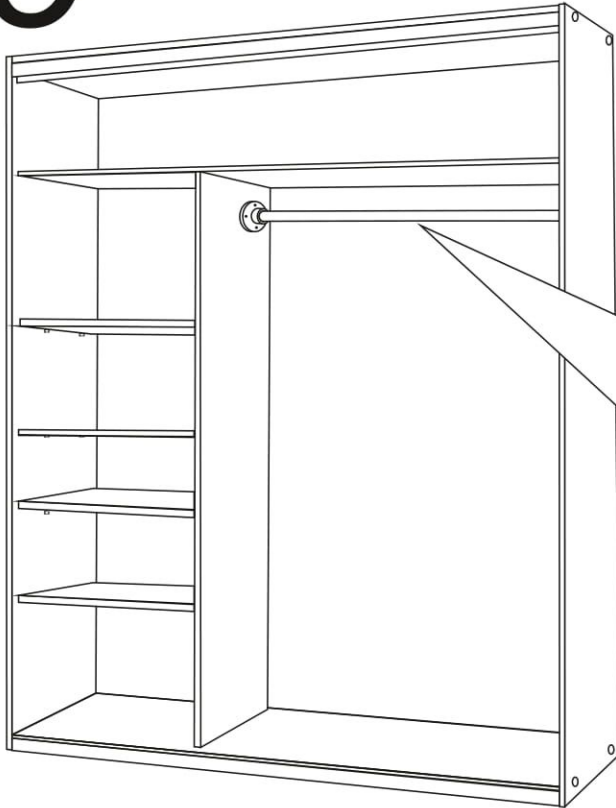

9

6x
φ3,5x16 mm p38

2x
n906