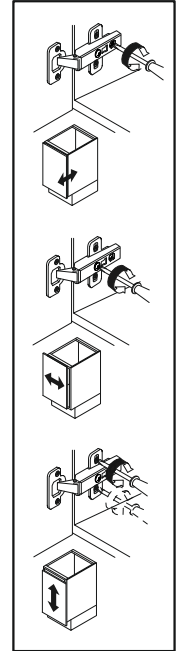

Щоб уникнути падіння виробу

рекомендуємо закріпити його до стіни кутиками чи двосторонньою стрічкою.

ENG

UA

ENG

RULES FOR USE AND CARE OF FURNITURE

1. Use furniture only in dry rooms protected from the effects of weather conditions.
2. Install with suitable tools according to these assembly instructions.
3. Try to assemble as close to the location as possible.
4. The body is assembling in a horizontal position.
5. Before moving furniture, make sure that it is not loaded with items.
Caution: moving furniture may damage it. When moving, hold on to vertical elements only; moving furniture by horizontal parts can break the product.
6. Overloading the furniture can damage it.
7. From time to time check the fittings and their correct position.
8. Wipe the furniture surface only with a slightly damp cloth or paper towels. Do not use chemical cleaning agents other than those specifically made for this.

12x
φ7x50 mm e32

7

6x
φ7x50 mm e32

8

12x
φ7x50 mm e32

11

- 1x  wr
- 2x  n906
- x4  p38
ø3,5x16 mm

12

- 6x  d8

13

D - внутрішня петля

Additional Configuration / Додаткове комплектування:

№	size / розмір		pack / уп.	qty / к-ть
1	1568	519	4/4	1
2	410	520	4/4	1
3	410	520	4/4	1
4	393	500	4/4	1
5	388	388	4/4	2
6	388	388	4/4	2
7	1596	412	4/4	1

14

15

16

17

18

D - внутрішня петля

19