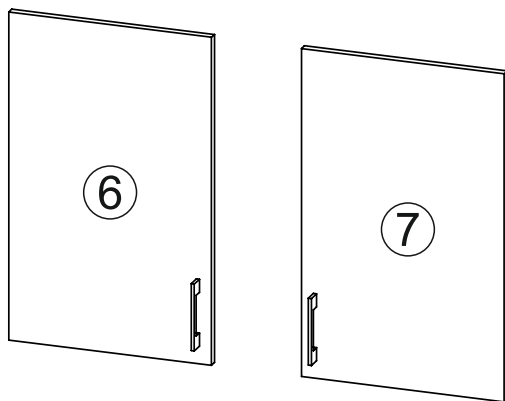

ENG

RULES FOR USE AND CARE OF FURNITURE

1. Use furniture only in dry rooms protected from the effects of weather conditions.
2. Install with suitable tools according to these assembly instructions.
3. Try to assemble as close to the location as possible.
4. The body is assembling in a horizontal position.
5. Before moving furniture, make sure that it is not loaded with items.
Caution: moving furniture may damage it. When moving, hold on to vertical elements only; moving furniture by horizontal parts can break the product.
6. Overloading the furniture can damage it.
7. From time to time check the fittings and their correct position.
8. Wipe the furniture surface only with a slightly damp cloth or paper towels. Do not use chemical cleaning agents other than those specifically made for this.

№	size / розмір		pack / уп.	qty / к-ть
1	1568	519	1/1	1
2	775	490	1/1	2
3	650	520	1/1	1
4	650	520	1/1	1
5	633	500	1/1	1
6	628	388	1/1	2
7	628	388	1/1	2
8	1596	325	1/1	2

1

2

3

4

5

- 4x  **D**
- 4x  **E**
- 8x  **D**
- 8x  **e3**
ø6x13 mm
- 8x  **e31**
ø6x8 mm
- 16x  **p38**
ø3,5x16 mm

D - внутрішня петля

6

- 4x 
- 8x  **p41**
ø4x30 mm