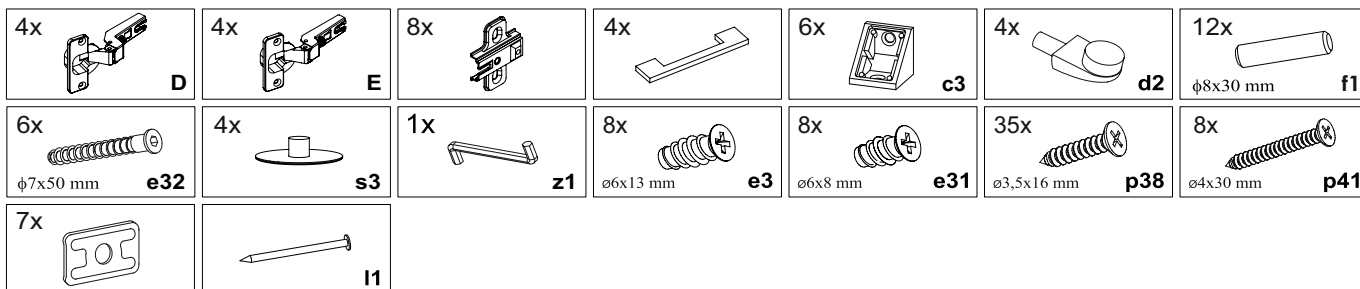

ENG

UA

RULES FOR USE AND CARE OF FURNITURE

1. Use furniture only in dry rooms protected from the effects of weather conditions.
2. Install with suitable tools according to these assembly instructions.
3. Try to assemble as close to the location as possible.
4. The body is assembling in a horizontal position.
5. Before moving furniture, make sure that it is not loaded with items.
Caution: moving furniture may damage it. When moving, hold on to vertical elements only; moving furniture by horizontal parts can break the product.
6. Overloading the furniture can damage it.
7. From time to time check the fittings and their correct position.
8. Wipe the furniture surface only with a slightly damp cloth or paper towels. Do not use chemical cleaning agents other than those specifically made for this.

№	size / розмір		pack / уп.	qty / к-ть
1	1568	519	4/4	1
2	410	520	4/4	1
3	410	520	4/4	1
4	393	500	4/4	1
5	388	388	4/4	2
6	388	388	4/4	2
7	1596	412	4/4	1

1

2

3

4

5

- 4x  **D**
- 4x  **E**
- 8x  **E**
- 8x  **e3**
ø6x13 mm
- 8x  **e31**
ø6x8 mm
- 16x  **p38**
ø3,5x16 mm

D - внутрішня петля

6

- 4x  **5**
- 8x  **p41**
ø4x30 mm