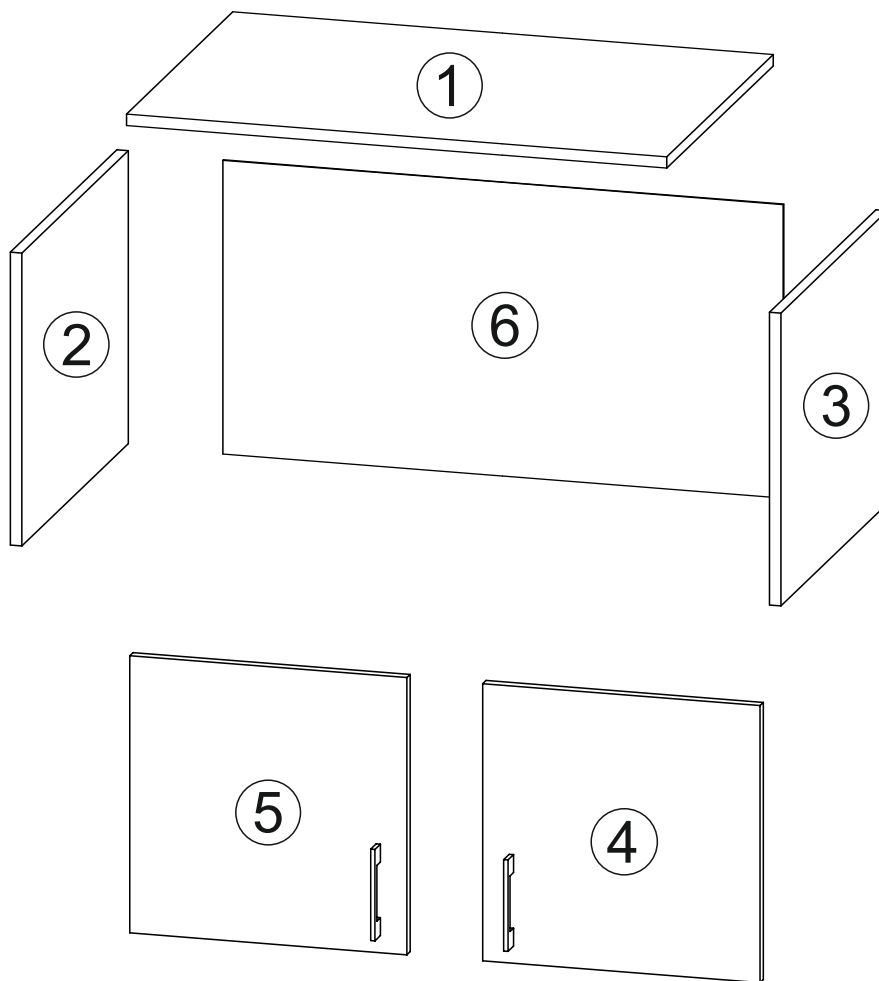

ENG

Rondi 2 Upper Storage Cabinet

UA

Антресоль до шафи Ронді 2

410x818x520 mm

ENG

RULES FOR USE AND CARE OF FURNITURE

1. Use furniture only in dry rooms protected from the effects of weather conditions.
2. Install with suitable tools according to these assembly instructions.
3. Try to assemble as close to the location as possible.
4. The body is assembling in a horizontal position.
5. Before moving furniture, make sure that it is not loaded with items.
Caution: moving furniture may damage it. When moving, hold on to vertical elements only; moving furniture by horizontal parts can break the product.
6. Overloading the furniture can damage it.
7. From time to time check the fittings and their correct position.
8. Wipe the furniture surface only with a slightly damp cloth or paper towels. Do not use chemical cleaning agents other than those specifically made for this.

№	size / розмір		pack / уп.	qty / к-ть
1	786	519	4/4	1
2	410	520	4/4	1
3	410	520	4/4	1
4	388	388	4/4	1
5	388	388	4/4	1
6	814	412	4/4	1

1

2

3

4x
ø3,5x16 mm p38

4

5

- 4x  **D**
- 4x 
- 8x  **e3**
ø6x13 mm
- 8x  **p38**
ø3,5x16 mm

D - внутрішня петля

6

- 2x 
- 4x  **p41**
ø4x30 mm