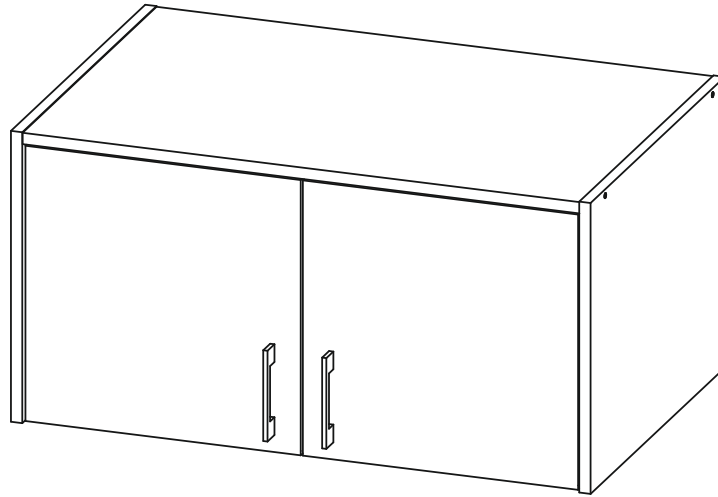

ENG

Rondi 2 Upper Storage Cabinet

UA

Антресоль до шафи Ронді 2

410x818x520 mm

ENG

RULES FOR USE AND CARE OF FURNITURE

1. Use furniture only in dry rooms protected from the effects of weather conditions.
2. Install with suitable tools according to these assembly instructions.
3. Try to assemble as close to the location as possible.
4. The body is assembling in a horizontal position.
5. Before moving furniture, make sure that it is not loaded with items.
Caution: moving furniture may damage it. When moving, hold on to vertical elements only; moving furniture by horizontal parts can break the product.
6. Overloading the furniture can damage it.
7. From time to time check the fittings and their correct position.
8. Wipe the furniture surface only with a slightly damp cloth or paper towels. Do not use chemical cleaning agents other than those specifically made for this.