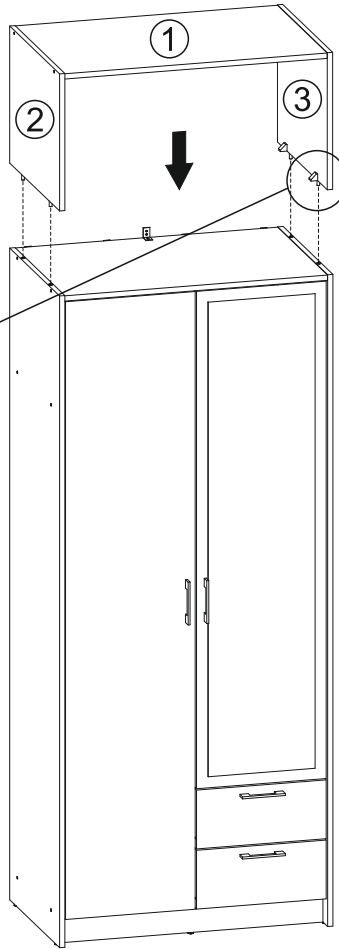

ENG

Rondi 2 Upper Storage Cabinet

UA

Антресоль до шафи Ронді 2

410x818x520 mm

ENG

RULES FOR USE AND CARE OF FURNITURE

1. Use furniture only in dry rooms protected from the effects of weather conditions.
2. Install with suitable tools according to these assembly instructions.
3. Try to assemble as close to the location as possible.
4. The body is assembling in a horizontal position.
5. Before moving furniture, make sure that it is not loaded with items.
Caution: moving furniture may damage it. When moving, hold on to vertical elements only; moving furniture by horizontal parts can break the product.
6. Overloading the furniture can damage it.
7. From time to time check the fittings and their correct position.
8. Wipe the furniture surface only with a slightly damp cloth or paper towels. Do not use chemical cleaning agents other than those specifically made for this.

№	size / розмір		pack / уп.	qty / к-ть
1	786	519	4/4	1
2	410	520	4/4	1
3	410	520	4/4	1
4	388	388	4/4	1
5	388	388	4/4	1
6	814	412	4/4	1

1

2

3

4x
ø3,5x16 mm p38

4

5

- 4x  **D**
- 4x 
- 8x  **e3**
ø6x13 mm
- 8x  **p38**
ø3,5x16 mm

D - внутрішня петля

6

- 2x 
- 4x  **p41**
ø4x30 mm