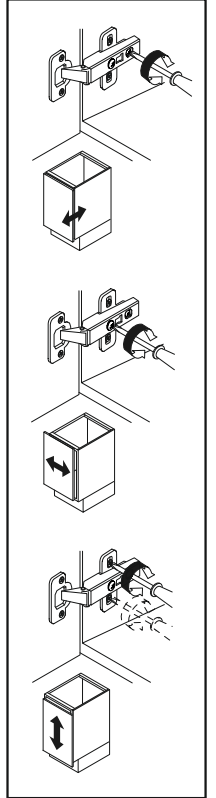

ENG

Rondi 2 Upper Storage Cabinet

UA

Антресоль до шафи Ронді 2

410x818x520 mm

ENG

RULES FOR USE AND CARE OF FURNITURE

1. Use furniture only in dry rooms protected from the effects of weather conditions.
2. Install with suitable tools according to these assembly instructions.
3. Try to assemble as close to the location as possible.
4. The body is assembling in a horizontal position.
5. Before moving furniture, make sure that it is not loaded with items.
Caution: moving furniture may damage it. When moving, hold on to vertical elements only; moving furniture by horizontal parts can break the product.
6. Overloading the furniture can damage it.
7. From time to time check the fittings and their correct position.
8. Wipe the furniture surface only with a slightly damp cloth or paper towels. Do not use chemical cleaning agents other than those specifically made for this.

№	size / розмір		pack / уп.	qty / к-ть
1	786	519	4/4	1
2	410	520	4/4	1
3	410	520	4/4	1
4	388	388	4/4	1
5	388	388	4/4	1
6	814	412	4/4	1

1

2

3

4x
ø3,5x16 mm p38

4

5

- 4x  **D**
- 4x 
- 8x  **e3**
ø6x13 mm
- 8x  **p38**
ø3,5x16 mm

D - внутрішня петля

6

- 2x 
- 4x  **p41**
ø4x30 mm